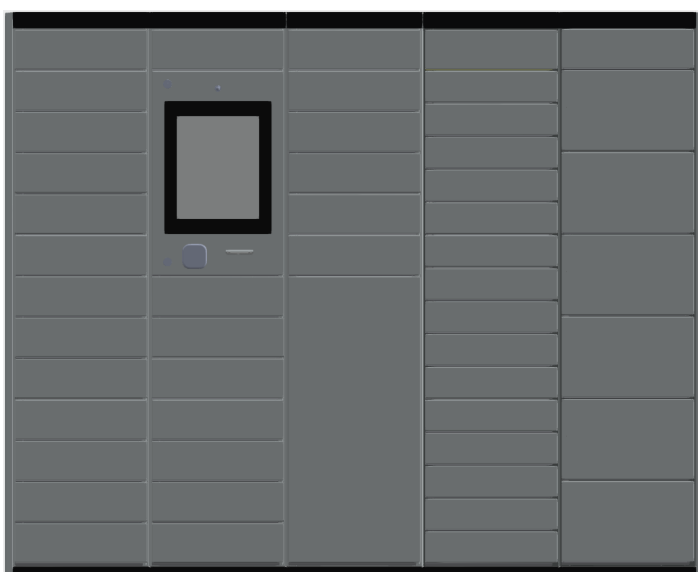

The modular system allows the library flexibility in the future and the system can be expanded in capacity at any time.

The LibLocker is set up as a separate branch or location within your library system, making it customizable per library, their demands and needs. Modify the self-maintaining GUI design, receipts, accept returns from other branches, provide an additional pick-up location for hold items, and more. The system can be configured from a touchless simply scan, pick-up, go process up to enhanced features usable via a touchscreen interface.

Various Sizes | Modular & Expandable

Return Option

mk LibLocker

24/7 access to hold items

LibLocker Technical Data

▪ General

Dimensions per module 18" x 18" x 73" | w x d x h

Dimensions of compartments 15" x 17" | w x d | in three different height